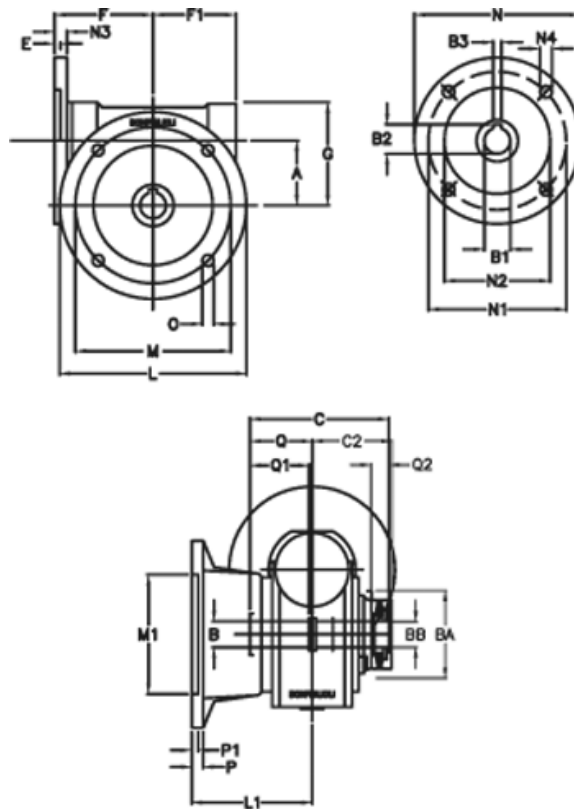

Article number: 390204401442736

Description: Worm Gear with Torque Limiter
VF 44-L2-F-14-P71B5

Measures

a = 44.60	C2 = 48	m = 87	P = 9
B = 18	Description = VF 44F-xx-71B5	M1 = 60	P1 = 7
B1 E7 = 14	E = 2.0	N = 160	Q = 32.0
B2 = 16.3	F = 65	N1 = 130	Q1 = 32
B3 H9 = 5	F1 = 54	N2 = 110	Q2 = 12
BA = 40	g = 71	N3 = 10.5	
BB H7 = 11	L = 110	N4 = 9.5	
C = 79	L1 = 60.5	O = 8.5	